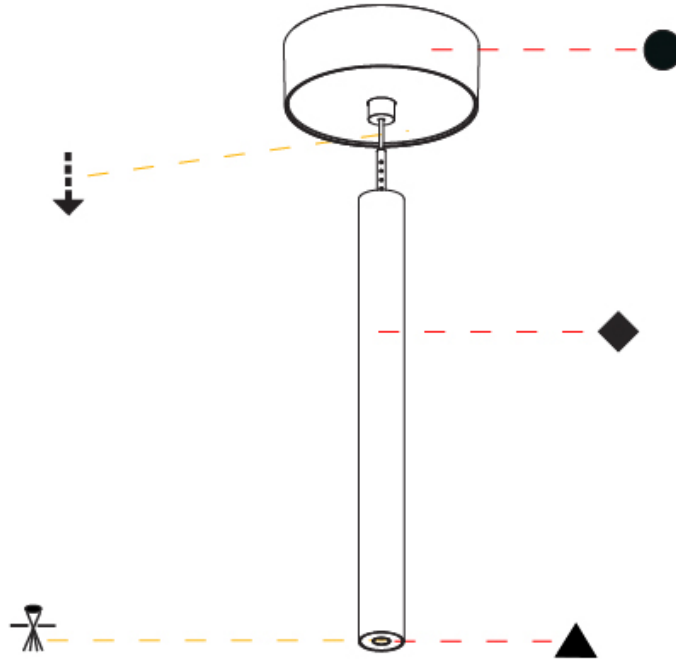

Shape: Cylinder
 Diameter (mm): 28
 Diameter (in): 1 1/8
 Height (mm): 150
 Height (in): 5 7/8
 Max. Overall Height (mm): 2150
 Max. Overall Height (in): 84 3/8
 Light Distribution: Downlight
 Weight (kg): 0.422
 Weight (lbs): 0.93
 Fixture Finish: [SSR / BKV / CWI / CRY / HAB / UFT / ITA / RUA / FTG / MYG / LOD / PUS / FRO / FUP / KIA / POP / BLS / SPG / MEY / GOH / GUM / CHC / COM / ABZ / JAG / OBR / MOS / ROR](#)
 Fixture Material: Aluminum
 Cable Details: [2000mm or 4000mm Black Cable](#)

Shape: Cylinder
 Diameter (mm): 28
 Diameter (in): 1 1/8
 Height (mm): 300
 Height (in): 11 13/16
 Max. Overall Height (mm): 2300
 Max. Overall Height (in): 90 3/16
 Light Distribution: Downlight
 Weight (kg): 0.75
 Weight (lbs): 1.65
 Fixture Finish: SSR / BKV / CWI / CRY / HAB / UFT / ITA / RUA / FTG / MYG / LOD / PUS / FRO / FUP / KIA / POP / BLS / SPG / MEY / GOH / GUM / CHC / COM / ABZ / JAG / OBR / MOS / ROR
 Fixture Material: Aluminum
 Cable Details: 2000mm or 4000mm Black Cable

OPTICAL

Optic°: 24 / 32 / 34 / 55 / 58

RATINGS AND CERTIFICATIONS

Certified By: Certified for North American Standards
 IP rating: IP20

HANGOVER PLUG MONOPOINT SURFACE CANOPY SUSPENSION

A30845-

PROJECT
TYPE
SPECIFIER
QUANTITY
DATE

Shape: Cylinder
 Diameter (mm): 28
 Diameter (in): 1 1/8
 Height (mm): 450
 Height (in): 17 11/16
 Max. Overall Height (mm): 2450
 Max. Overall Height (in): 96 7/16
 Light Distribution: Downlight
 Weight (kg): 0.504
 Weight (lbs): 1.11
 Fixture Finish: [SSR / BKV / CWI / CRY / HAB / UFT / ITA / RUA / FTG / MYG / LOD / PUS / FRO / FUP / KIA / POP / BLS / SPG / MEY / GOH / GUM / CHC / COM / ABZ / JAG / OBR / MOS / ROR](#)
 Fixture Material: Aluminum
 Cable Details: [2000mm or 4000mm Black Cable](#)